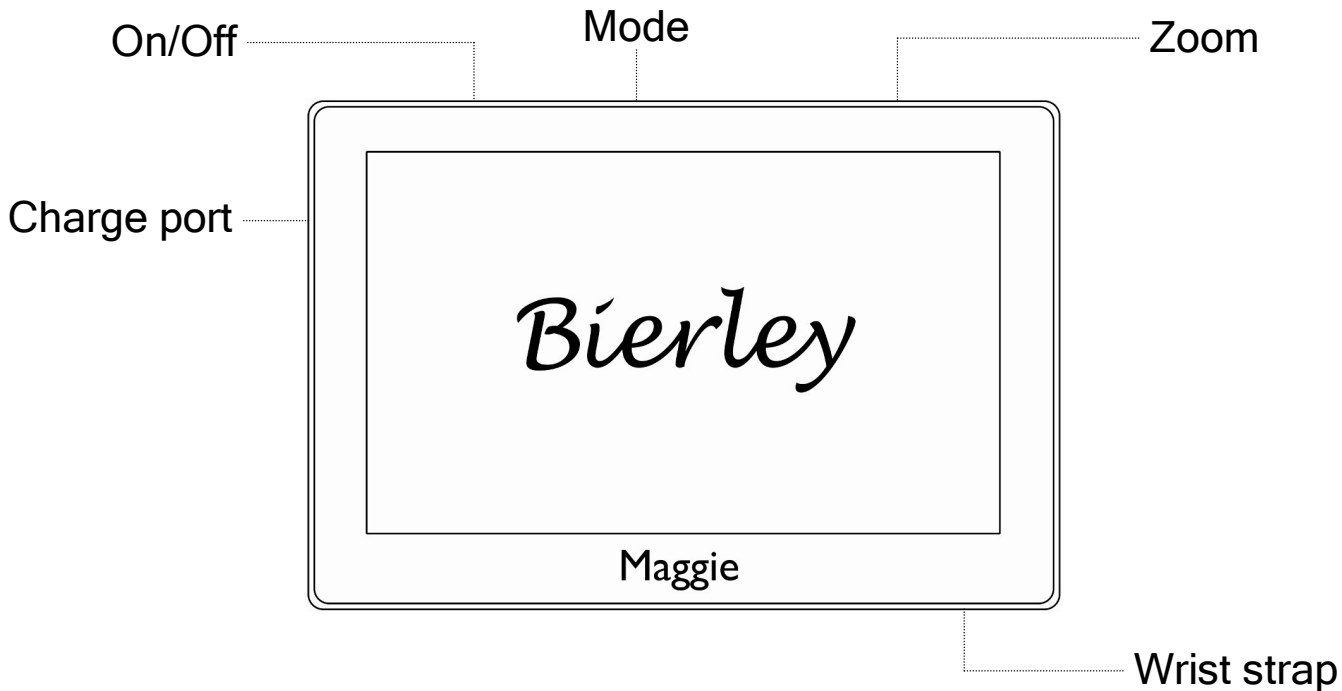

Maggie

First use only : Slide the battery isolation switch to the left

Daily use : Press and hold On/Off button for 2 or 3 seconds

Learn more at www.bierley.com or telephone for assistance

US: 1 800 985-0535 UK: 0800 0430 282