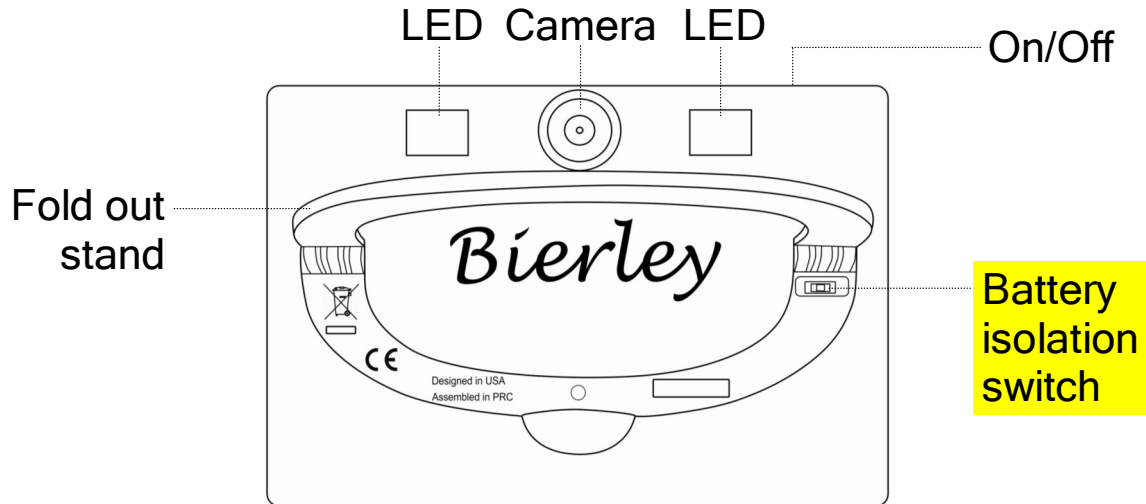

Maggie

First use only : Slide the battery isolation switch to the left

Daily use : Press and hold On/Off button for 2 or 3 seconds

Learn more at www.bierley.com or telephone for assistance

US: 1 800 985-0535 UK: 0800 0430 282